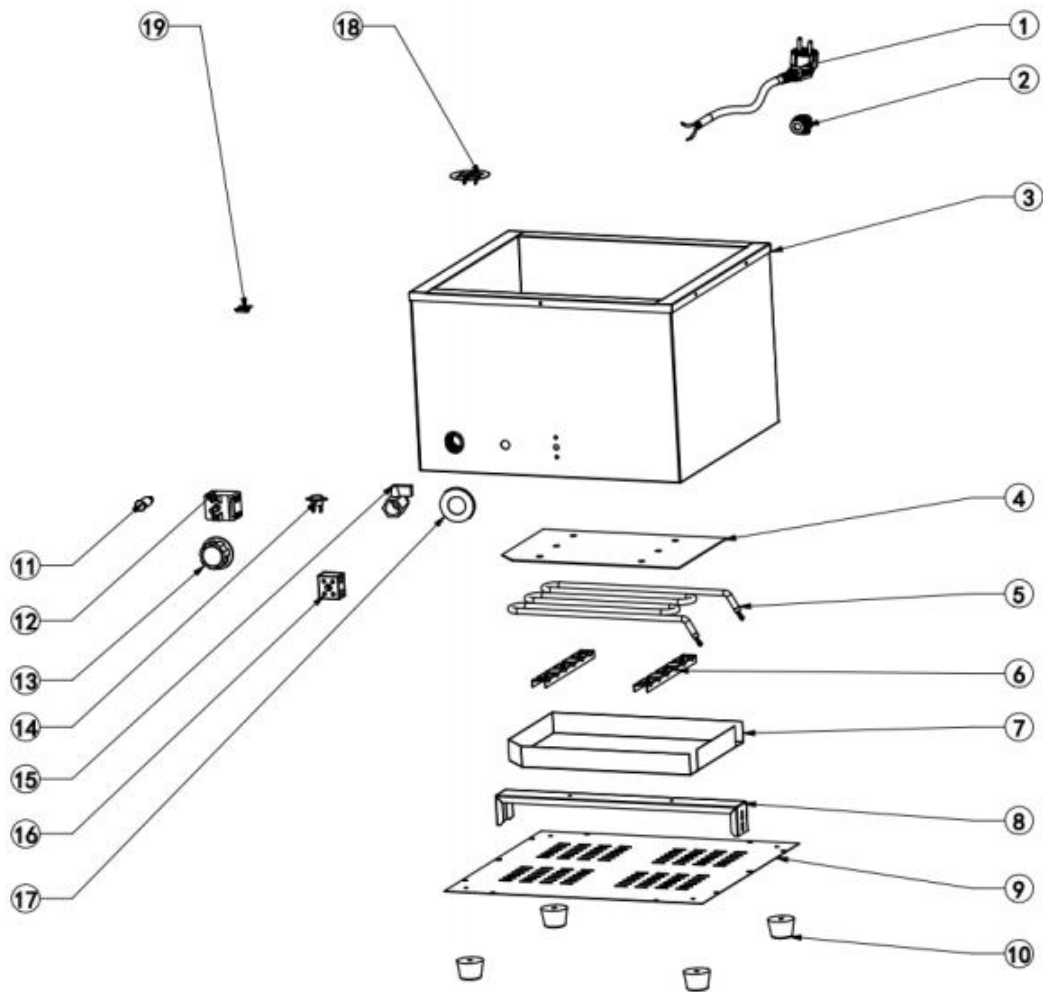

EXPLODED VIEW AND SPARE PARTS LIST

BM-3

SPARE PARTS LIST BM-3			
N°	Name of spare parts	ref L2G	Qty
1	POWER CORD WITH EU PLUG	BM-3-1	1
2	POWER CABLE HEAD	BM-3-2	1
3	WATER TANK WITH HOUSING		1
4	ALUMINUM PLATE		1
5	HEATING ELEMENT	BM-3-5	2
6	HEATING ELEMENT PRESSURE BAR		2
7	HOT COVER		1
8	HOT COVER SUPPORT BAR		1
9	BOTTOM COVER		1
10	RUBBER FEET	BM-3-10	4
11	YELLOW INDICATOR LIGHT	BM-3-11	1
12	THERMOSTAT	BM-3-12	1
13	KNOB	BM-3-13	1
14	CUT OUT 125C	BM-3-14	1
15	TAP		1
16	CERAMIC TERMINAL BLOCK		1
17	DECORATIVE CIRCLE		1
18	MOVABLE DREGS SCREEN	BM-3-18	1
19	PROBE PRESS	BM-3-19	1